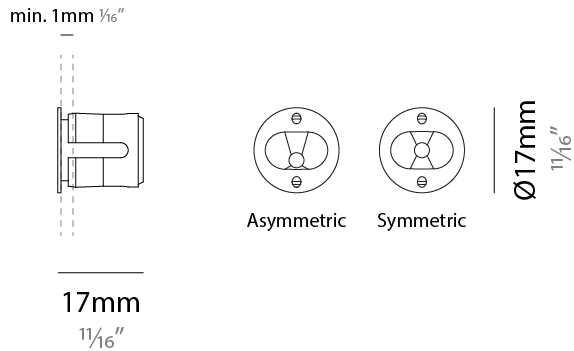

GENERAL

Series: Eyes Handrail
Subseries: Eyes 17 for Handrail
Brand: Unonovesette
Division: Exterior
Mounting Type: Recessed
Mounting Location: Handrail
Subcategory: Marker

PHYSICAL

Shape: Round
Diameter (mm): 17
Diameter (in): 11/16
Depth (mm): 17
Depth (in): 11/16
Light Distribution: Direct
Weight (kg): 0.13
Installation Requirement: Fixing springs
Diffuser: Extra clear glass 4mm
Fixture Finish: PSS
Fixture Material: Stainless Steel AISI 316L
Cable Details: 200 cm 2x0,5 mm2
Cut-out Measurements: 15mm / 9/16"

ELECTRICAL

Lamp Type: LED
Input Wattage (W): 2.33
Total Output Wattage (W): 1.05
Dimming: Non-Dimming / Phase Dimming (120Vac only) / 0-10V Dimming
Driver Included: No
Driver Location: Remote
Driver Type: Constant Current - Universal
Driver Class: Class 2
Housing: ENCP4
Input Voltage (V): 120 - 277
Output Voltage (V): 24
Constant Current (MA): 350

LED

Number of LEDs: 1
Color Temperature (°K): 2700 / 3000
Max. Delivered Lumen (lm): 124 (3000K)
Nominal Lumen (lm): 150 (3000K)
CRI: >90 CRI
Lamp Life (hrs): 50000

OPTICAL

Reflector: Assymetric / Symetric

RATINGS AND CERTIFICATIONS

Certified By: Certified for North American Standards
IP rating: IP67
Marine Grade: Stainless Steel AISI 316L