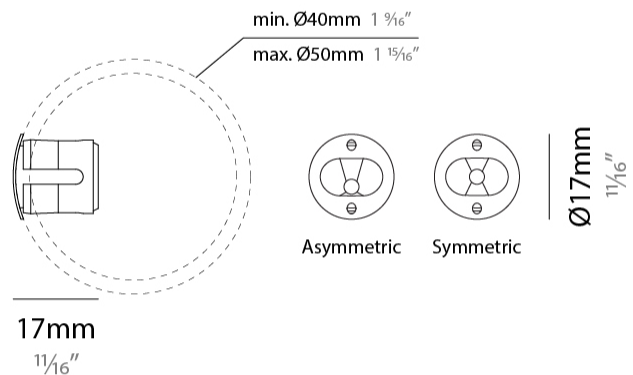

GENERAL

Series: Eyes Handrail
Subseries: Eyes 17 for Handrail
Brand: Unonovesette
Division: Exterior
Mounting Type: Recessed
Mounting Location: Handrail
Subcategory: Marker

PHYSICAL

Shape: Round
Diameter (mm): 17
Diameter (in): 11/16
Depth (mm): 17
Depth (in): 11/16
Light Distribution: Direct
Weight (kg): 0.13
Installation Requirement: Fixing springs
Diffuser: Extra clear glass 4mm
Fixture Finish: PSS
Fixture Material: Stainless Steel AISI 316L
Cable Details: 200 cm 2x0,5 mm²
Cut-out Measurements: 15mm / 9/16"

ELECTRICAL

Lamp Type: LED
Input Wattage (W): 2.33
Total Output Wattage (W): 1.05
Dimming: Non-Dimming / Phase Dimming (120Vac only) / 0-10V Dimming
Driver Included: No
Driver Location: Remote
Driver Type: Constant Current - Universal
Driver Class: Class 2
Housing: ENCP4
Input Voltage (V): 120 - 277
Output Voltage (V): 24
Constant Current (MA): 350

LED

Number of LEDs: 1
Color Temperature (°K): 2700 / 3000
Max. Delivered Lumen (lm): 124 (3000K)
Nominal Lumen (lm): 150 (3000K)
CRI: >90 CRI
Lamp Life (hrs): 50000

OPTICAL

Reflector: Assymetric / Symetric

RATINGS AND CERTIFICATIONS

Certified By: Certified for North American Standards
IP rating: IP67
Marine Grade: Stainless Steel AISI 316L